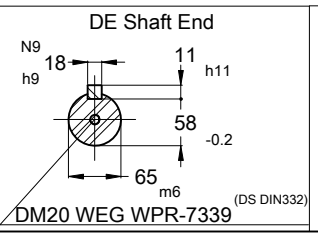

Grounding for leads 25-185 mm² / 3AWG-350MCM

Color RAL 7000

Painting plan 201A

Mounting B3T

90 kW 02 Poles 50 Hz

ECM	LOC	SUMMARY OF MODIFICATIONS	PIRWBUSER	EXECUTED	CHECKED	RELEASED	DATE	VER
EXECUTED	PIRWBUSER	THREE PH. MOTOR W20						00
CHECKED		FRAME 280M IP55 TEFC						
RELEASED								
REL. DATE		WEG NANTONG	[Global Sales]					