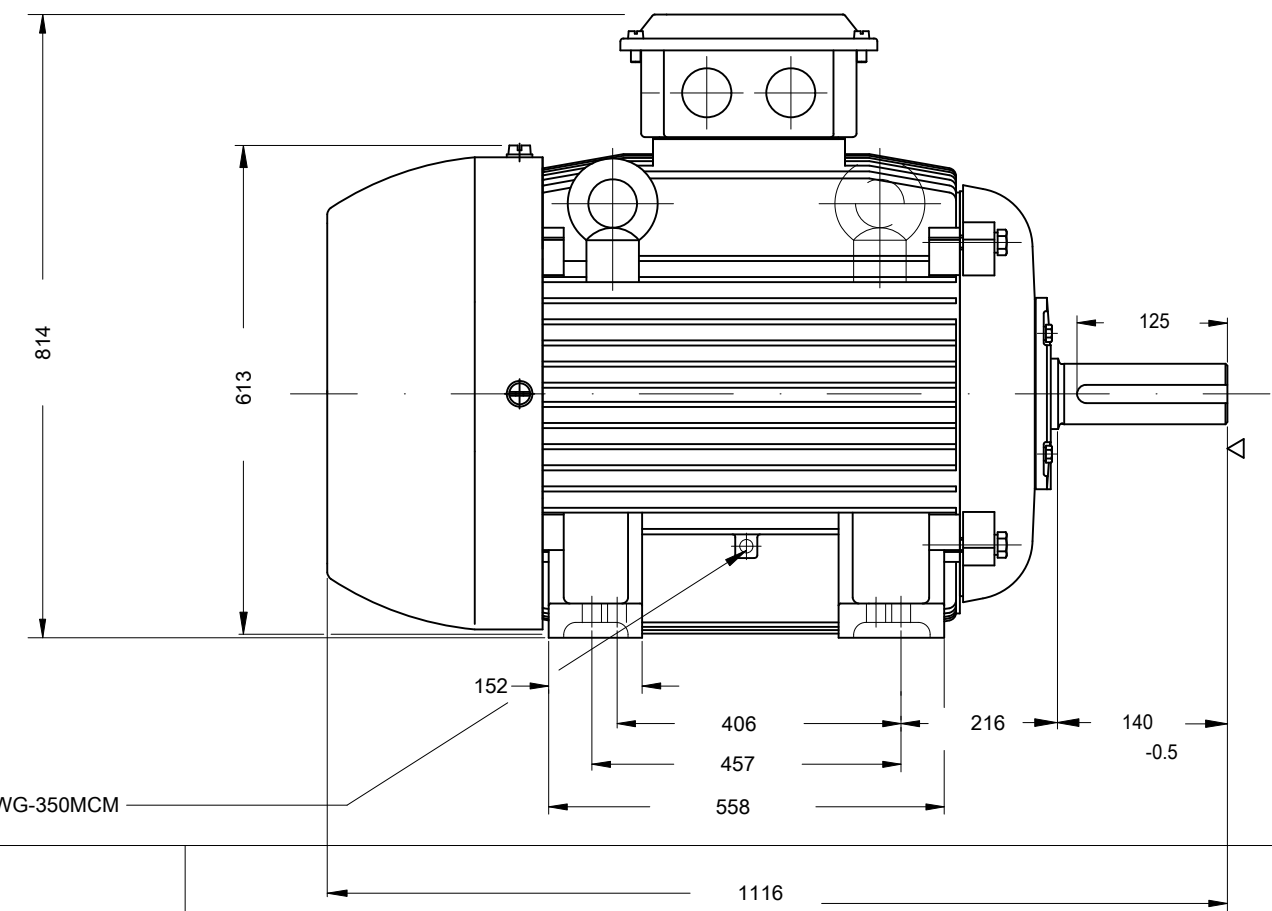

1 2 3 4 5 6

A

B

C

D

E

Grounding for leads 35-70 mm<sup>2</sup> / 1-2/0 AWG

View X

X  
↓

Grounding for leads 25-185 mm<sup>2</sup> / 3AWG-350MCM

Color RAL 7000  
Painting plan 201A  
Mounting B3T

110 kW 02 Poles 50 Hz A

ECM	LOC	SUMMARY OF MODIFICATIONS	PIRWUSER	EXECUTED	CHECKED	RELEASED	DATE	VER
EXECUTED	PIRWUSER	THREE PH. MOTOR W20						00
CHECKED		FRAME 315S/M IP55 TEFC						
RELEASED								
REL. DATE	WEG	NANTONG	[Global Sales]					