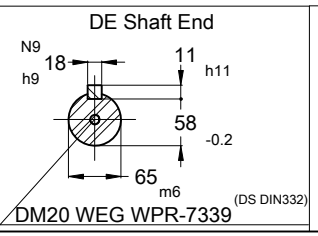

1 2 3 4 5 6

A

B

C

D

E

Grounding for leads 35-70 mm<sup>2</sup> / 1-2/0 AWG

View X

X  
↓

Grounding for leads 25-185 mm<sup>2</sup> / 3AWG-350MCM

Color RAL 7000  
Painting plan 201A  
Mounting B3T

110 kW 02 Poles 50 Hz A

ECM	LOC	SUMMARY OF MODIFICATIONS	PIRWUSER	EXECUTED	CHECKED	RELEASED	DATE	VER
EXECUTED	PIRWUSER	THREE PH. MOTOR W20						00
CHECKED		FRAME 315S/M IP55 TEFC						
RELEASED								
REL. DATE	WEG	NANTONG	[Global Sales]					