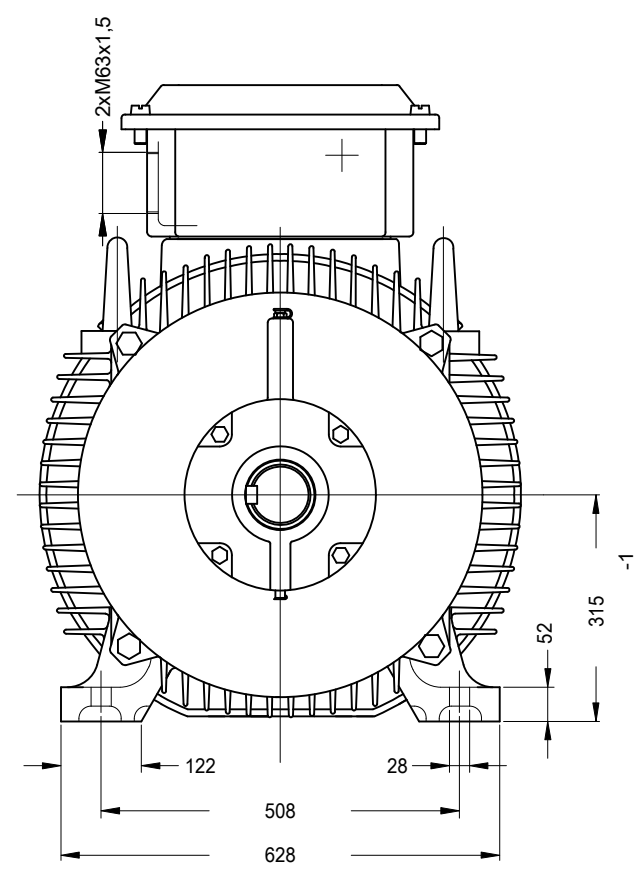

1 2 3 4 5 6

A

B

C

D

E

Grounding for leads 35-70 mm<sup>2</sup> / 1-2/0 AWG

View X

X  
↓

Grounding for leads 25-185 mm<sup>2</sup> / 3AWG-350MCM

Color RAL 7000  
Painting plan 201A  
Mounting B3T

110 kW 02 Poles 50 Hz A

ECM	LOC	SUMMARY OF MODIFICATIONS	PIRWUSER	EXECUTED	CHECKED	RELEASED	DATE	VER
EXECUTED	PIRWUSER	THREE PH. MOTOR W20						00
CHECKED		FRAME 315S/M IP55 TEFC						
RELEASED								
REL. DATE	WEG	NANTONG	[Global Sales]					