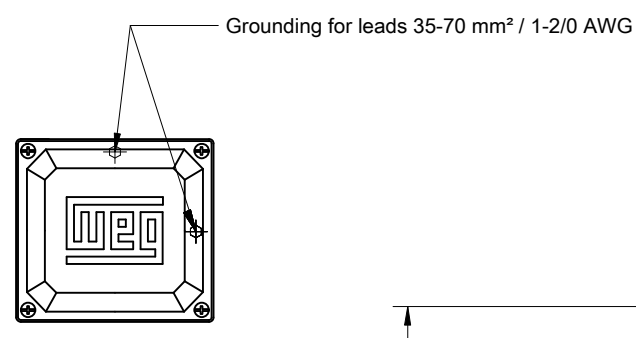

1 2 3 4 5 6

A  
B  
C  
D  
E

View X

Color RAL 7000  
Painting plan 201A  
Mounting B3T

150 kW 02 Poles 50 Hz A

ECM	LOC	SUMMARY OF MODIFICATIONS	PIRWUSER	EXECUTED	CHECKED	RELEASED	DATE	VER
EXECUTED	PIRWUSER	THREE PH. MOTOR W20						00
CHECKED		FRAME 315S/M IP55 TEFC						
RELEASED								
REL. DATE		WEG NANTONG	[Global Sales]					