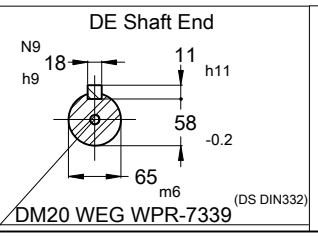

1 2 3 4 5 6

A  
B  
C  
D  
E

View X

Color RAL 7000  
Painting plan 201A  
Mounting B3T

150 kW 02 Poles 50 Hz A

ECM	LOC	SUMMARY OF MODIFICATIONS	PIRWUSER	EXECUTED	CHECKED	RELEASED	DATE	VER
EXECUTED	PIRWUSER	THREE PH. MOTOR W20						00
CHECKED		FRAME 315S/M IP55 TEFC						
RELEASED								
REL. DATE		WEG NANTONG	[Global Sales]					