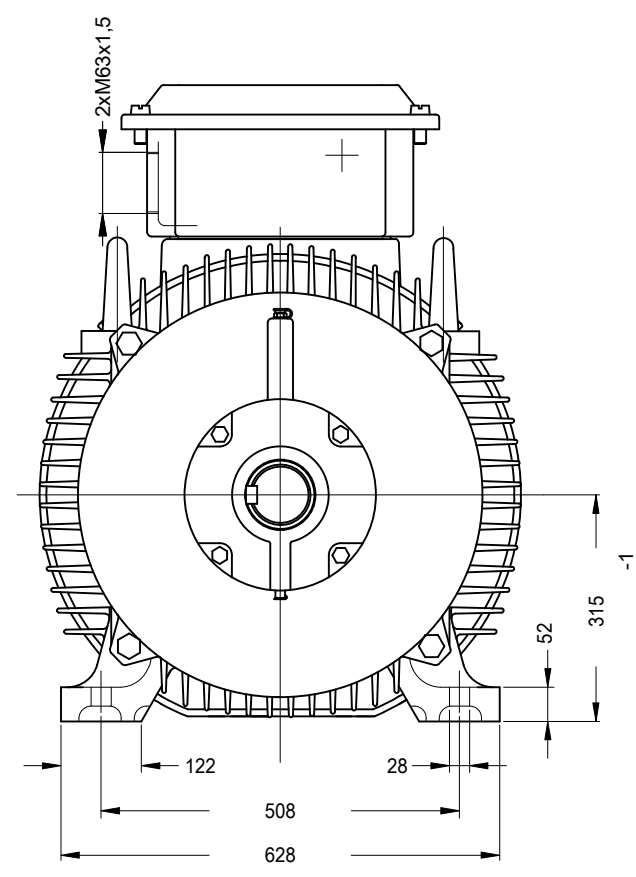

1 2 3 4 5 6

A  
B  
C  
D  
E

View X

Color RAL 7000  
Painting plan 201A  
Mounting B3T

150 kW 02 Poles 50 Hz A

ECM	LOC	SUMMARY OF MODIFICATIONS	PIRWUSER	EXECUTED	CHECKED	RELEASED	DATE	VER
EXECUTED	PIRWUSER	THREE PH. MOTOR W20						00
CHECKED		FRAME 315S/M IP55 TEFC						
RELEASED								
REL. DATE		WEG NANTONG	[Global Sales]					