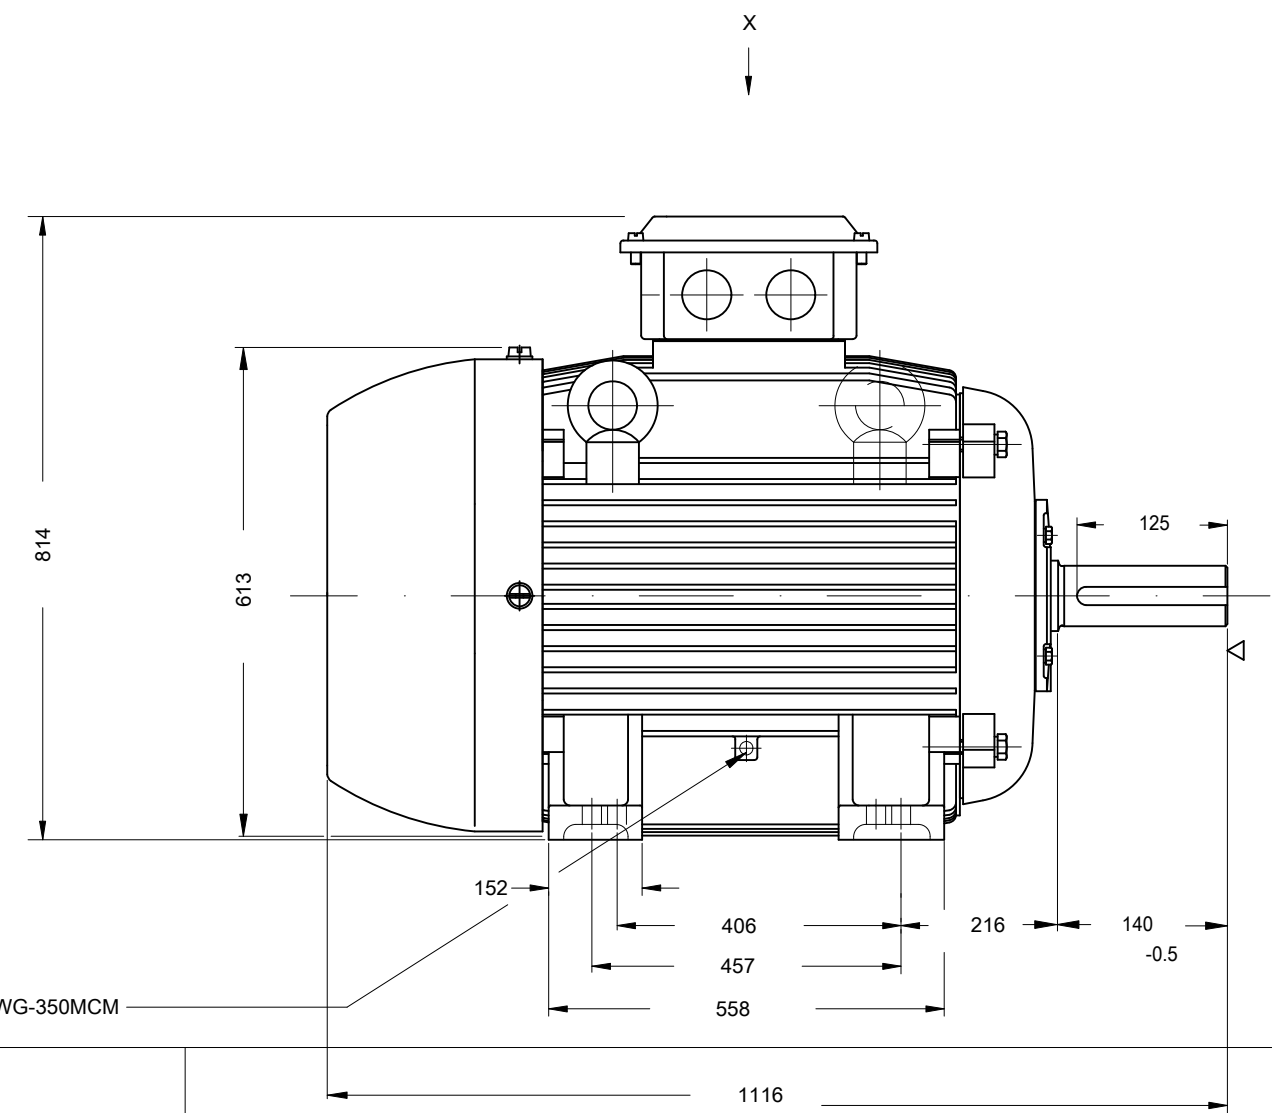

1 2 3 4 5 6

A  
B  
C  
D  
E

View X

Color RAL 7000  
Painting plan 201A  
Mounting B3T

150 kW 02 Poles 50 Hz A

ECM	LOC	SUMMARY OF MODIFICATIONS	PIRWUSER	EXECUTED	CHECKED	RELEASED	DATE	VER
EXECUTED	PIRWUSER	THREE PH. MOTOR W20						00
CHECKED		FRAME 315S/M IP55 TEFC						
RELEASED								
REL. DATE		WEG NANTONG	[Global Sales]					