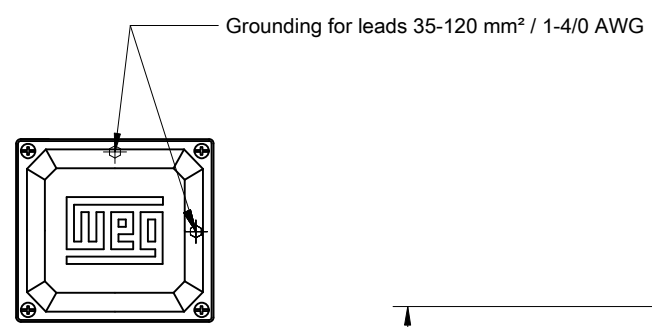

1 2 3 4 5 6

A
B
C
D
E

View X

Grounding for leads 35-120 mm² / 1-4/0 AWG

220 kW 04 Poles 50 Hz A

Color RAL 7000
Painting plan 201A
Mounting B3T

ECM		LOC	SUMMARY OF MODIFICATIONS				PIRWUSER			00
EXECUTED	PIRWUSER		EXECUTED	CHECKED	RELEASED	DATE	VER			
EXECUTED	PIRWUSER		THREE PH. MOTOR W20					PREVIEW		
CHECKED			FRAME 355M/L IP55 TEFC					WDD	00	
RELEASED										
REL. DATE		WEG	NANTONG					SHEET	1 / 1	