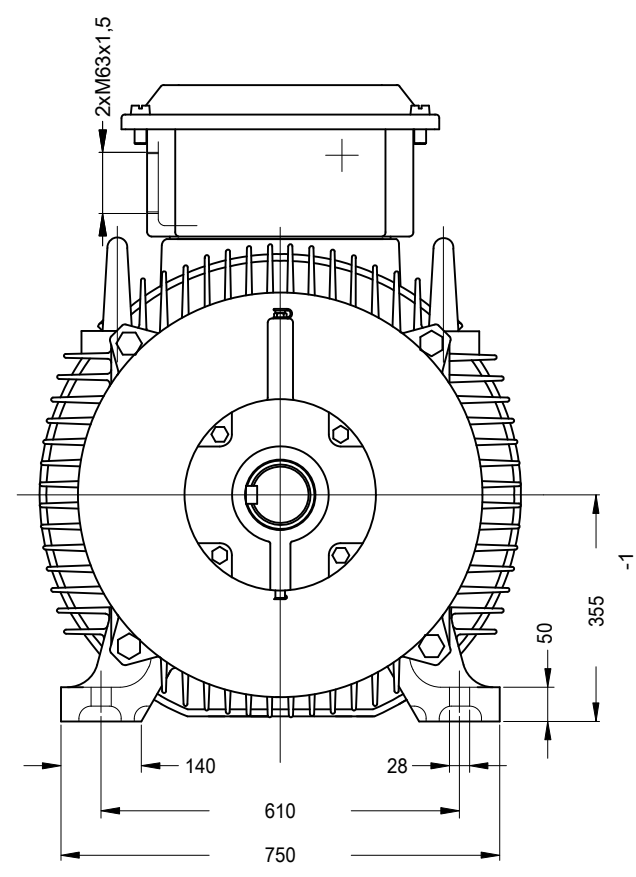

1 2 3 4 5 6

A
B
C
D
E

View X

Grounding for leads 35-120 mm² / 1-4/0 AWG

220 kW 04 Poles 50 Hz A

Color RAL 7000
Painting plan 201A
Mounting B3T

ECM		LOC	SUMMARY OF MODIFICATIONS				PIRWUSER			00
EXECUTED	PIRWUSER		EXECUTED	CHECKED	RELEASED	DATE	VER			
EXECUTED	PIRWUSER		THREE PH. MOTOR W20					PREVIEW		
CHECKED			FRAME 355M/L IP55 TEFC					WDD	00	
RELEASED										
REL. DATE		WEG	NANTONG					SHEET	1 / 1	