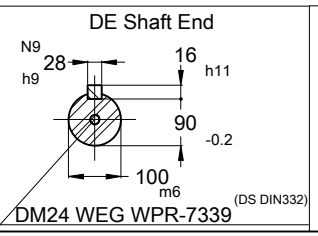

1 2 3 4 5 6

A
B
C
D
E

View X

Grounding for leads 35-120 mm² / 1-4/0 AWG

220 kW 04 Poles 50 Hz A

Color RAL 7000
Painting plan 201A
Mounting B3T

ECM		LOC	SUMMARY OF MODIFICATIONS				PIRWUSER			00
EXECUTED	PIRWUSER		EXECUTED	CHECKED	RELEASED	DATE	VER			
EXECUTED	PIRWUSER		THREE PH. MOTOR W20					PREVIEW		
CHECKED			FRAME 355M/L IP55 TEFC					WDD	00	
RELEASED										
REL. DATE		WEG	NANTONG					SHEET	1 / 1	