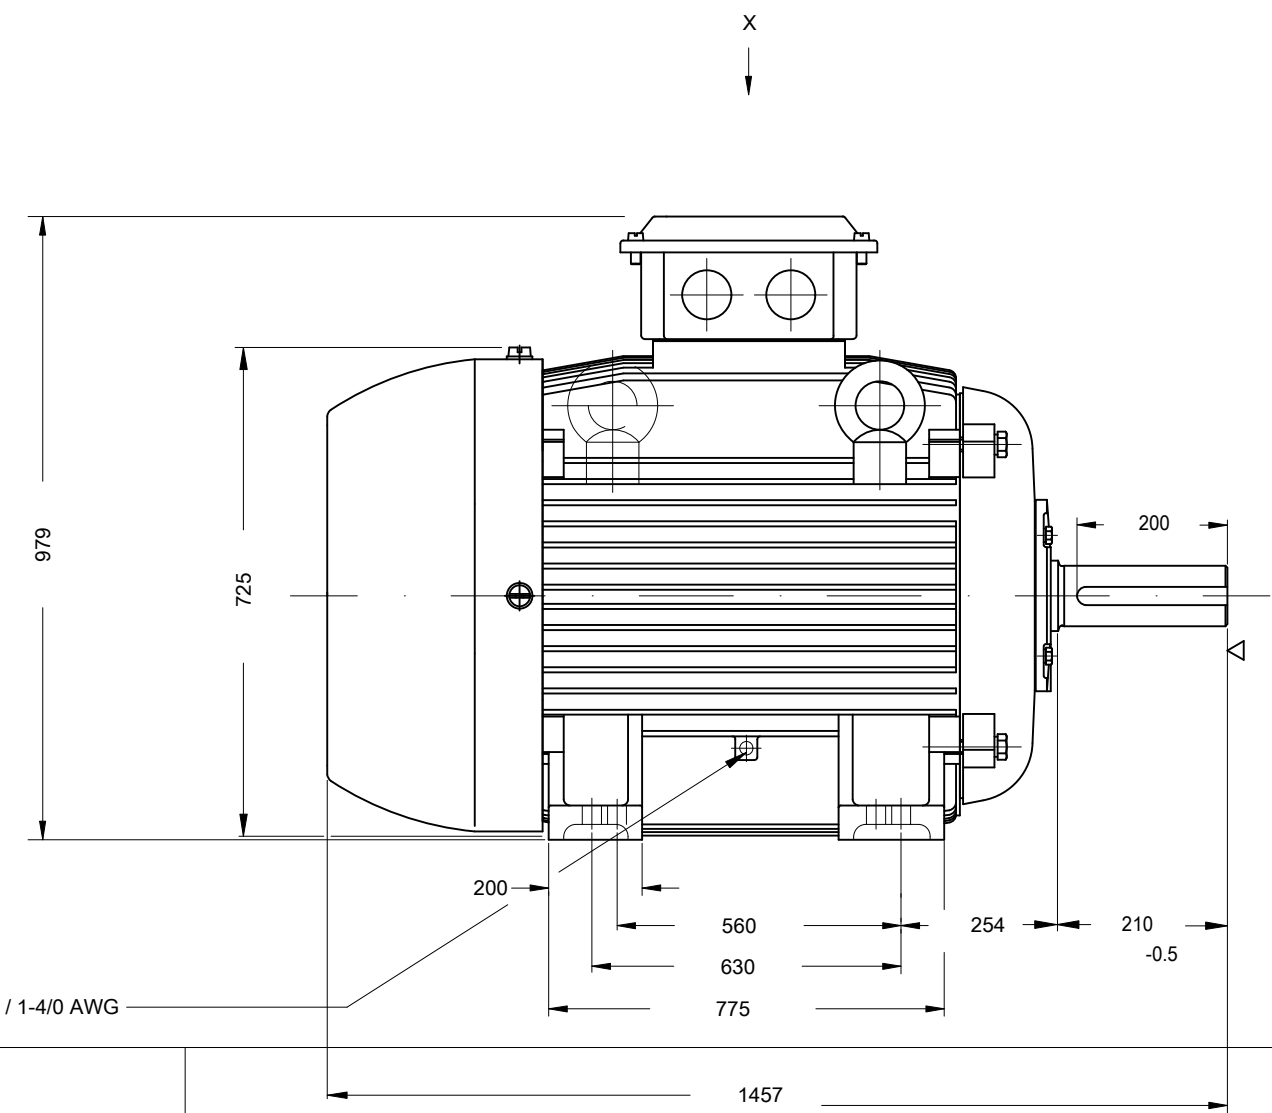

1 2 3 4 5 6

A
B
C
D
E

View X

Grounding for leads 35-120 mm² / 1-4/0 AWG

220 kW 04 Poles 50 Hz A

Color RAL 7000
Painting plan 201A
Mounting B3T

ECM		LOC	SUMMARY OF MODIFICATIONS				PIRWUSER			00
EXECUTED	PIRWUSER		EXECUTED	CHECKED	RELEASED	DATE	VER			
EXECUTED	PIRWUSER		THREE PH. MOTOR W20					PREVIEW		
CHECKED			FRAME 355M/L IP55 TEFC					WDD	00	
RELEASED										
REL. DATE		WEG	NANTONG					SHEET	1 / 1	