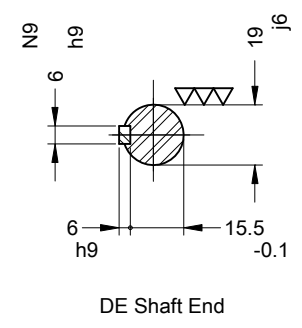

1 2 3 4 5 6

A
B
C
D
E

Grounding for leads 0.5-6 mm² / 20-10 AWG

Center hole
DM6 WEG WPR-7339
(DIN 332)

Color RAL 7000					
Painting plan 201A					
Mounting B3T					
				PIRWUSER	00
ECM	LOC	SUMMARY OF MODIFICATIONS		EXECUTED	CHECKED
EXECUTED	PIRWUSER	THREE PH. MOTOR W20			
CHECKED		FRAME 80 IP55 TEFC			
RELEASED					
REL. DATE		WEG	NANTONG	[Global Sales]	

PREVIEW
WDD 00
SHEET 1 / 1

0.75 kW 04 Poles 50 Hz