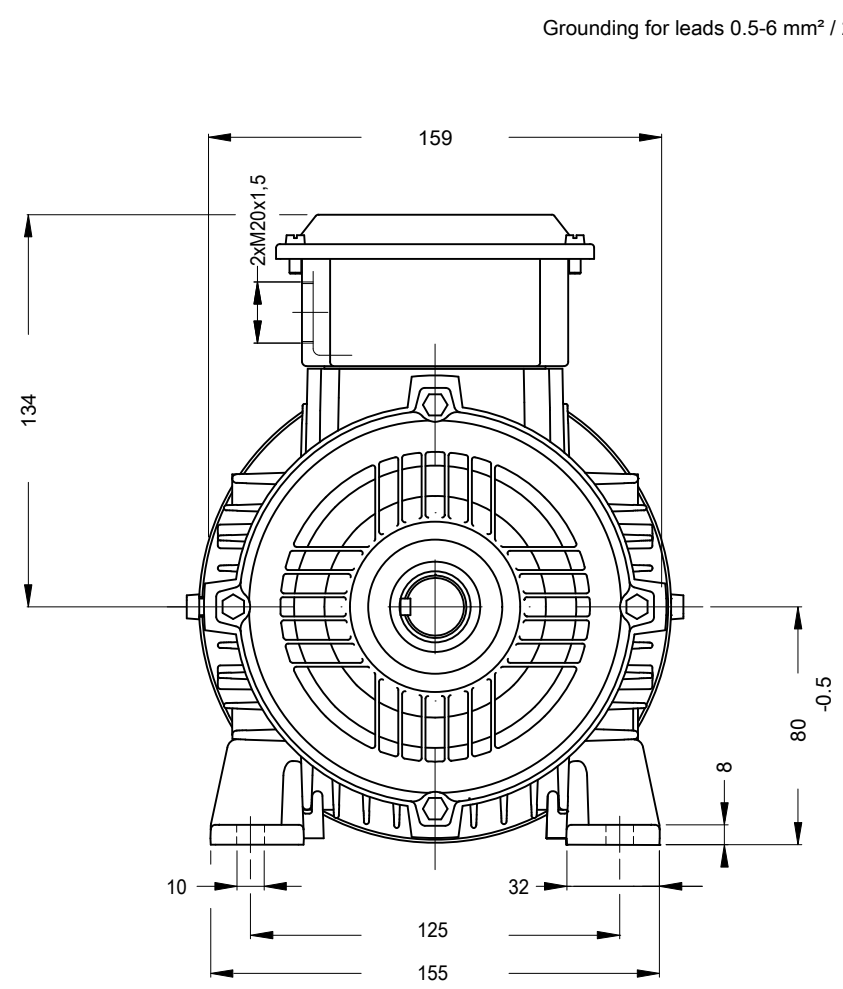

1 2 3 4 5 6

A
B
C
D
E

Grounding for leads 0.5-6 mm² / 20-10 AWG

Center hole
DM6 WEG WPR-7339
(DIN 332)

Color RAL 7000					
Painting plan 201A					
Mounting B3T					
				PIRWUSER	00
ECM	LOC	SUMMARY OF MODIFICATIONS		EXECUTED	CHECKED
EXECUTED	PIRWUSER	THREE PH. MOTOR W20			
CHECKED		FRAME 80 IP55 TEFC			
RELEASED					
REL. DATE		WEG	NANTONG	[Global Sales]	

PREVIEW
WDD 00
SHEET 1 / 1

0.75 kW 04 Poles 50 Hz