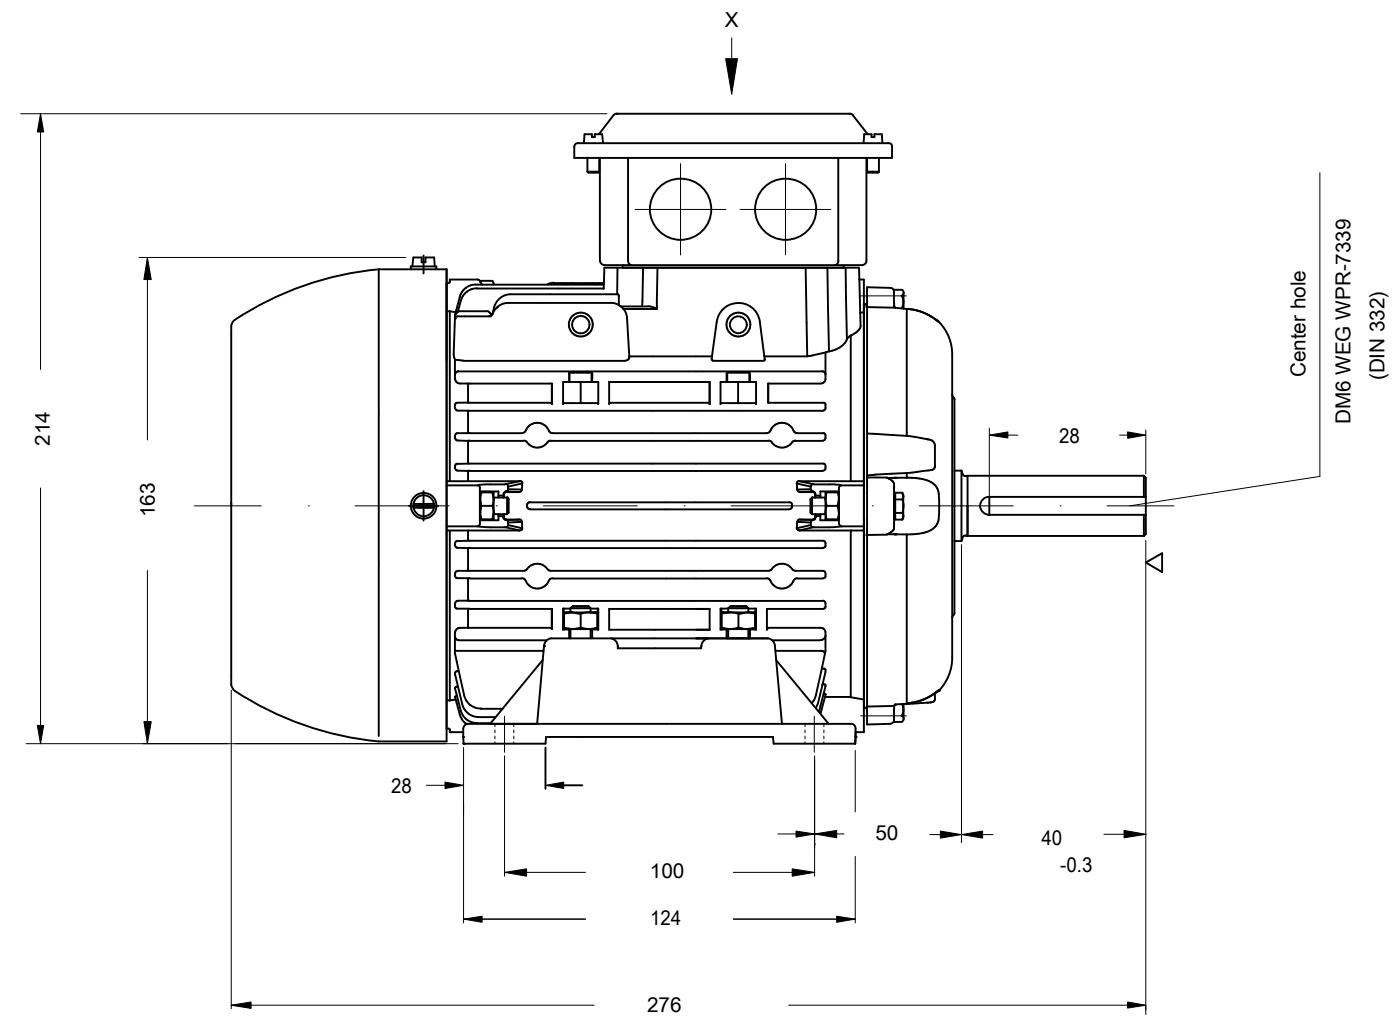

1 2 3 4 5 6

A
B
C
D
E

Grounding for leads 0.5-6 mm² / 20-10 AWG

Center hole
DM6 WEG WPR-7339
(DIN 332)

Color RAL 7000					
Painting plan 201A					
Mounting B3T					
				PIRWUSER	00
ECM	LOC	SUMMARY OF MODIFICATIONS		EXECUTED	CHECKED
EXECUTED	PIRWUSER	THREE PH. MOTOR W20			
CHECKED		FRAME 80 IP55 TEFC			
RELEASED					
REL. DATE		WEG	NANTONG	[Global Sales]	

PREVIEW
WDD 00
SHEET 1 / 1

0.75 kW 04 Poles 50 Hz